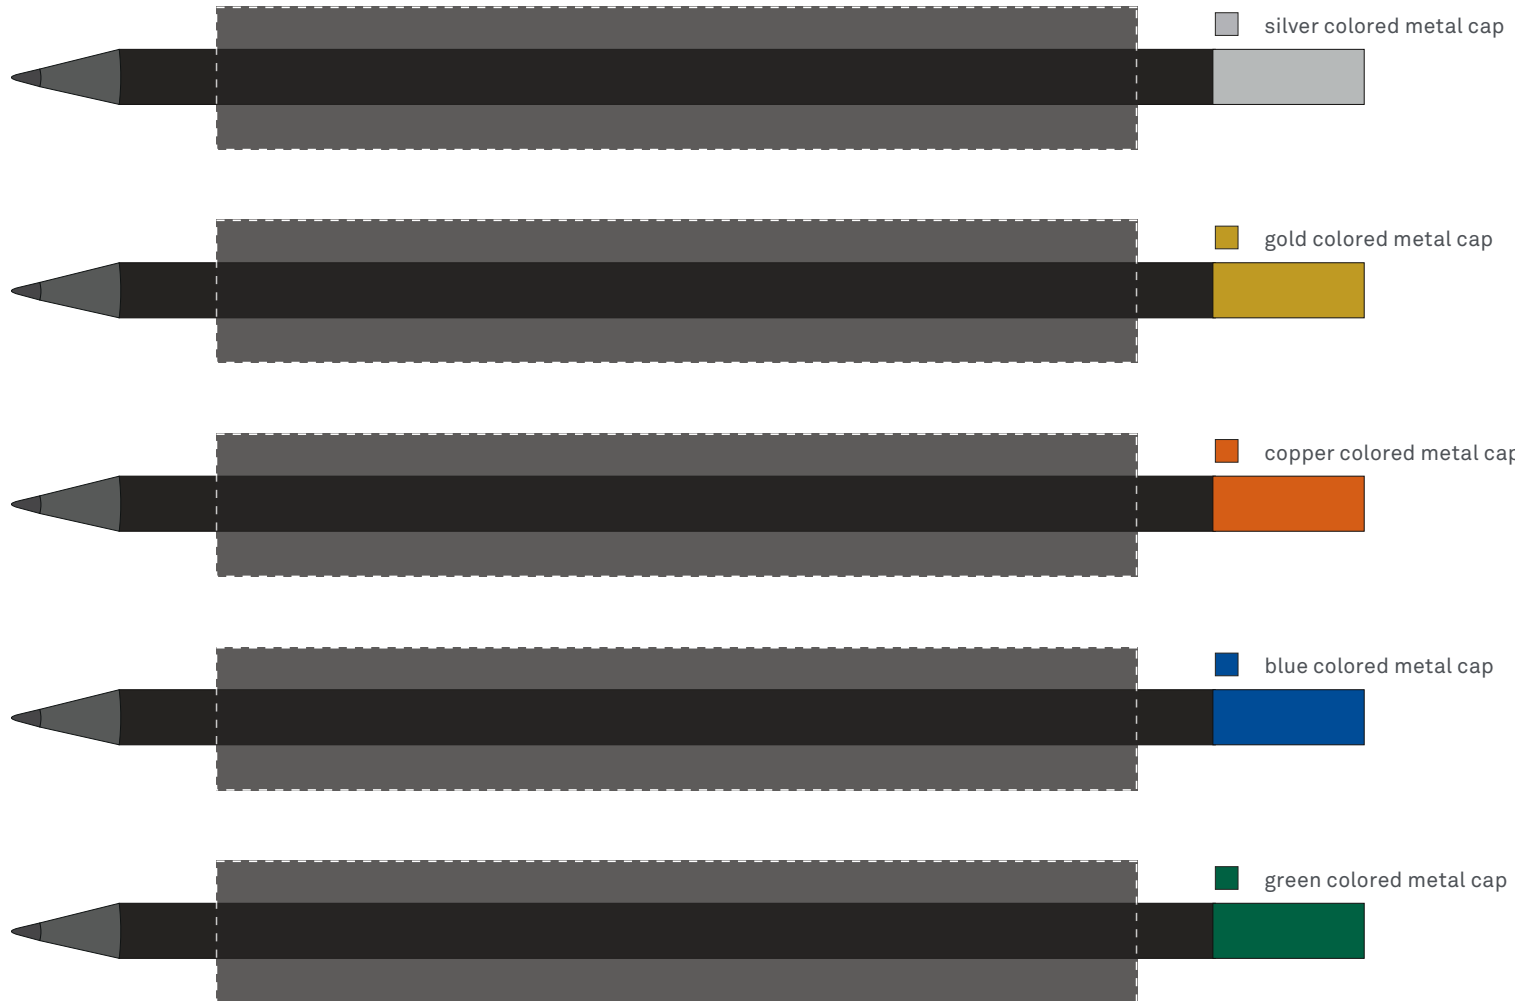

proof

please approve **in written form** as quickly as possible to meet the delivery date

Stiftkonfiguration:

- pencil, round
- black colored wood
- lacquer: black matt
metal cap

scale 1:1

printing status: ca. 1 cm from the metal cap

proof stamping

please approve **in written form** as quickly as possible to meet the delivery date

Stiftkonfiguration:

- pencil, round
- black colored wood
- lacquer: black matt
metal cap

scale 1:1

printing status: ca. 1,3 cm from the metal cap

printing area:

 **max. two colored:** maximum printing size: ca. 4,1 - 4,2 x 80 mm*

**maximum size is depending on the printing motif*

 **Print approval:** please approve the print by email.

Changes / Corrections: Please send your change requests by email.

printing status: ca. 2 mm from the metal cap

printing area:

 1-4 colors: maximum printing size: ca 4,7 - 5,7 x 140 mm*

**maximum size is depending on the printing motif*

 **Print approval:** please approve the print by email.