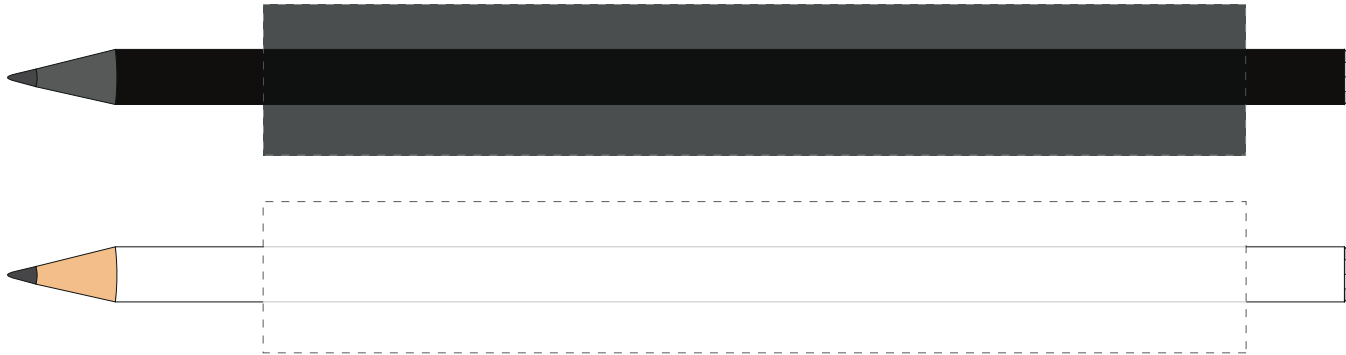

proof

please approve **in written form** as quickly as possible to meet the delivery date

pencil configuration:

- pencil, round, 175 mm
- Crystal pencil with PRECIOSA Crystal Components

scale 1:1

printing status: ca. 1,3 cm from the end of the pencil

printing area:

 1-4 colors: maximum printing size: 19 x 130 mm

 **Print approval:** please approve the print by email.

Changes / Corrections: Please send your change requests by email.

Attention! Please check this proof carefully. The colours and the printing-motif may vary from the original. After approval we cannot accept any responsibility or liability for any possible mistakes. Please note that some light printing colours eventually need to be double printed against extra charge. If pencils are supplied sharpened, graphite dust can cause slight soiling.

proof stamping

please approve **in written form** as quickly as possible to meet the delivery date

pencil configuration:

- pencil, round, 175 mm
- Crystal pencil with PRECIOSA Crystal Components

scale 1:1

printing status: ca. 1,3 cm from the end of the pencil

printing area:

 **max. two colored:** maximum printing size: ca. 4,1 - 4,2 x 80 mm*

**maximum size is depending on the printing motif*

 **Print approval:** please approve the print by email.