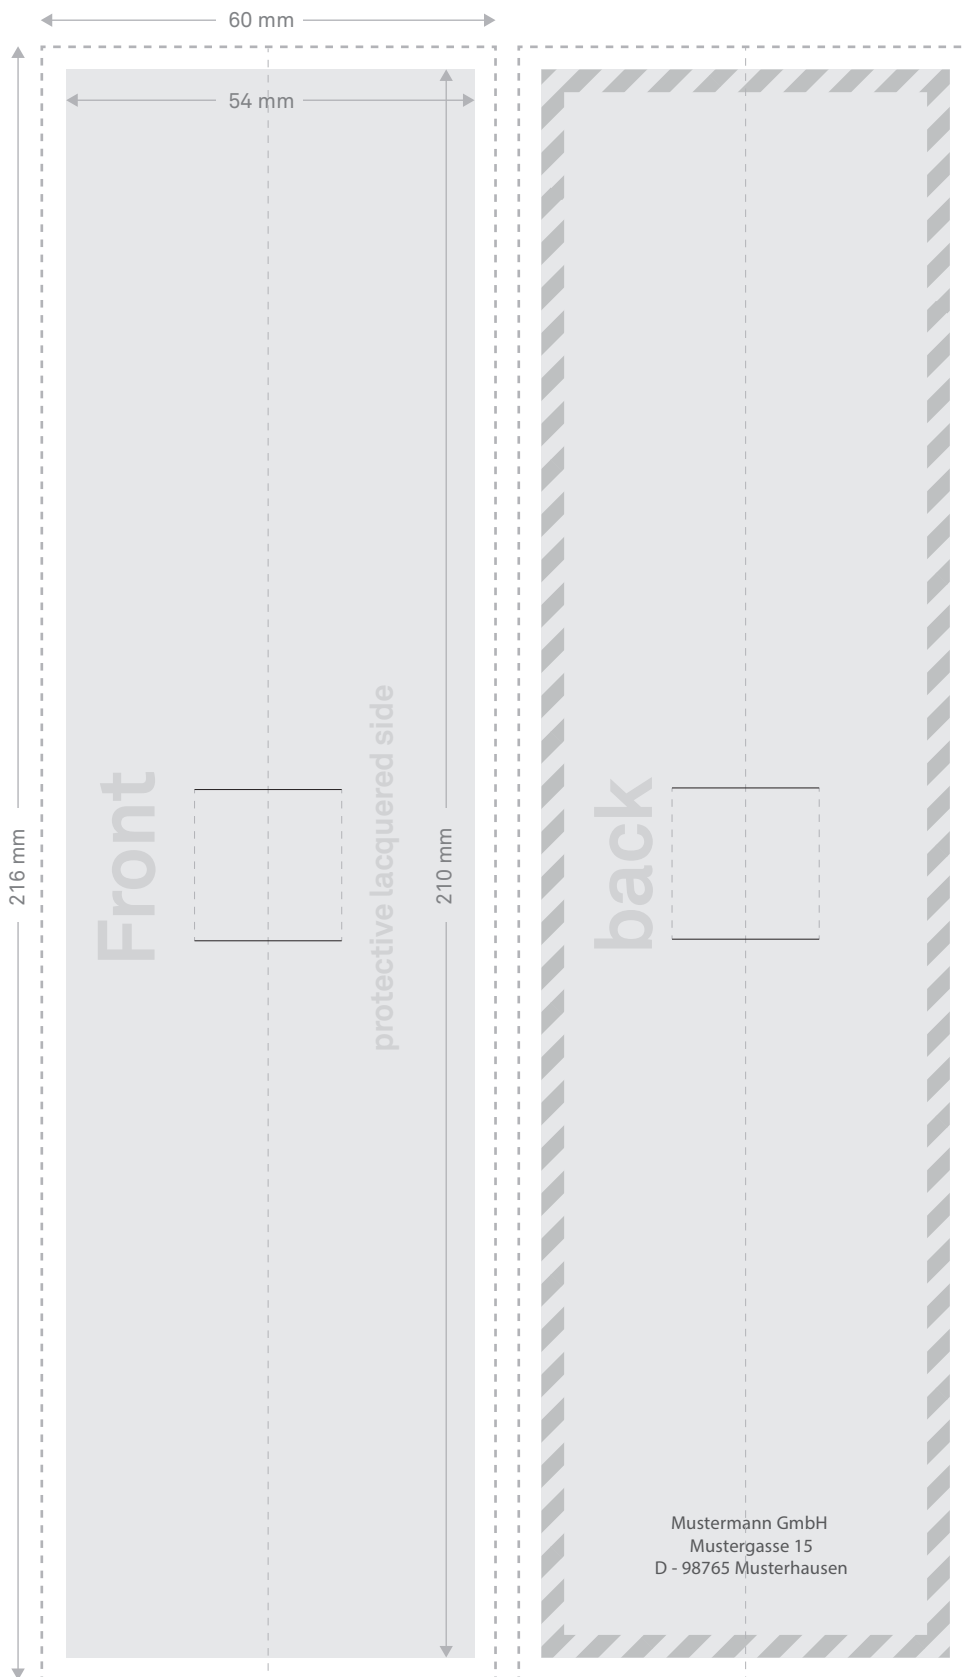

The plug-in card

-  final size
-  3 mm bleed addition
-  3 mm safety distance. Please do not place important elements in this area.

LAYOUT - NOTICES

Final size = 210 x 54 mm
(grey colored area)

Bleed: 3 mm on all sides
(Bleed prevents white edges due to cutting tolerances)

Security distance = 3 mm
In paper processing, processing tolerances can not be avoided.
Please place important objects with a sufficient distance from the edge.

Data requirements:

- printable data
- pictures with minimum 300 dpi
- color space CMYK
- maximum 300% ink coverage

Please send data without cutting marks and without register marks

The address data needs to be integrated but may be changed to the customer's address.

PROTECTIVE LACQUER

One side of the »bookmark« is finished with a protective lacquer to avoid discoloration or scratches caused by the pencil. Typically the page where the pencil is placed is selected protective lacquered.