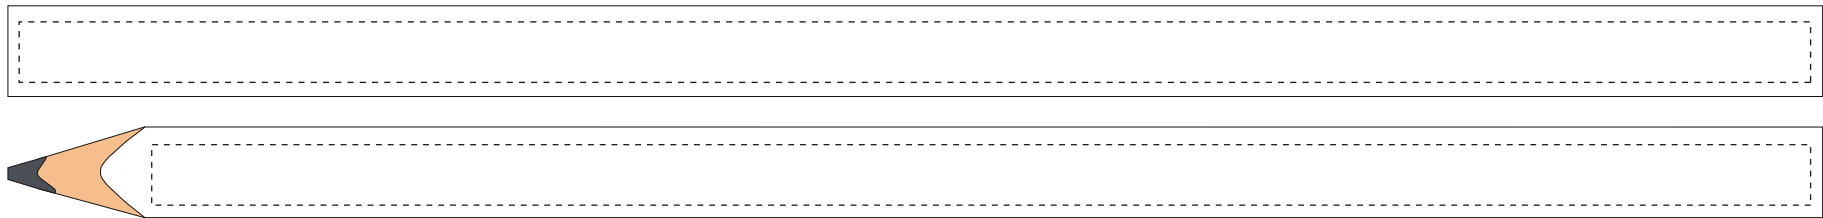

proof

please approve **in written form** as quickly as possible to meet the delivery date

pencil configuration:

 Carpenter pencil, oval, 240 mm

scale 1:1

print area:

 maximum printing size: 8 x 240 mm

 **Print approval:** please approve the print by email.