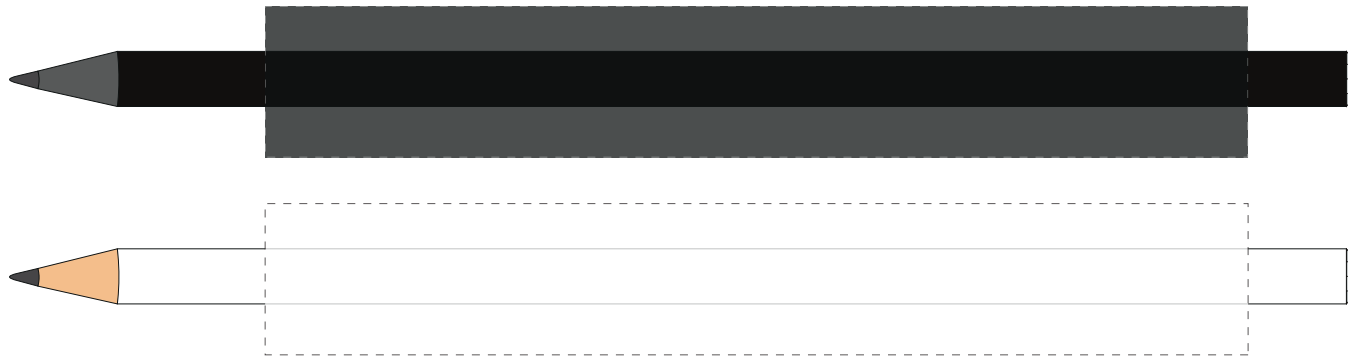

proof

please approve **in written form** as quickly as possible to meet the delivery date

pencil configuration:

- pencil, round, 175 mm
- Swarovski-Crystal-Pencil

scale 1:1

printing status: ca. 1,3 cm from the end of the pencil

printing area:

 1-4 colors: maximum printing size: 19 x 130 mm

 **Print approval:** please approve the print by email.

Changes / Corrections: Please send your change requests by email.

Attention! Please check this proof carefully. The colours and the printing-motif may vary from the original. After approval we cannot accept any responsibility or liability for any possible mistakes. Please note that some light printing colours eventually need to be double printed against extra charge. If pencils are supplied sharpened, graphite dust can cause slight soiling.

proof stamping

please approve **in written form** as quickly as possible to meet the delivery date

pencil configuration:

- pencil, round, 175 mm
- Swarovski-Crystal-Pencil

scale 1:1

printing status: ca. 1,3 cm from the end of the pencil

proof digital printing

please approve **in written form** as quickly as possible to meet the delivery date

pencil configuration:

- pencil, round, 175 mm
- Swarovski-Crystal-Pencil

scale 1:1

printing area:

1-4 colors: maximum printing size: ca 4,7 x 160 mm