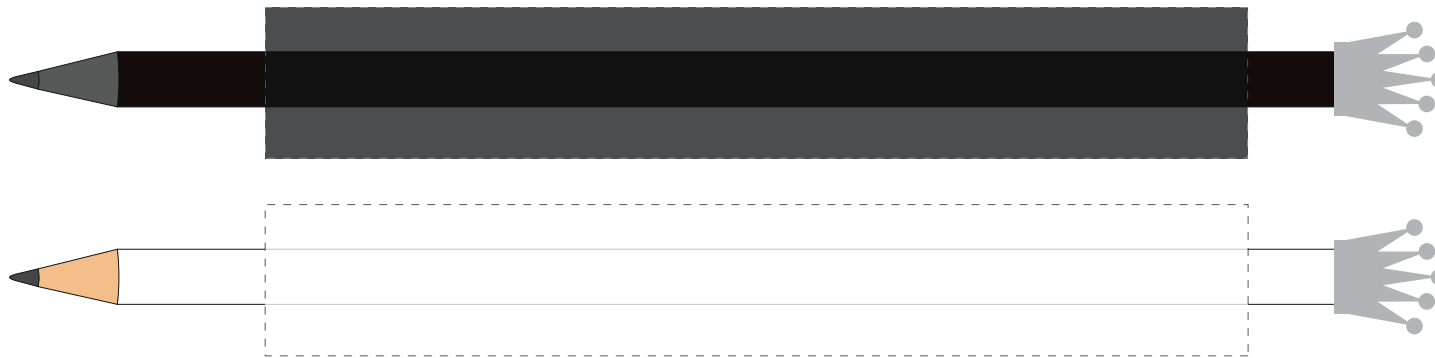

# proof

please approve **in written form** as quickly as possible to meet the delivery date

pencil configuration:

pencil, round, 177 mm

royal pencil

scale 1:1

printing status: ca. 1,3 cm from the end of the pencil

# proof stamping

please approve **in written form** as quickly as possible to meet the delivery date

pencil configuration:

pencil, round, 177 mm

royal pencil

scale 1:1

printing status: ca. 1,3 cm from the end of the pencil

printing area:

 **max. two colored:** maximum printing size: ca. 4,2 x 120 mm

 **Print approval:** please approve the print by email.

**Changes / Corrections:** Please send your change requests by email.

# proof digital printing

please approve **in written form** as quickly as possible to meet the delivery date

pencil configuration:

pencil, round, 177 mm

royal pencil

scale 1:1

printing area:

**1-4 colors:** maximum printing size: ca 4,7 x 160 mm