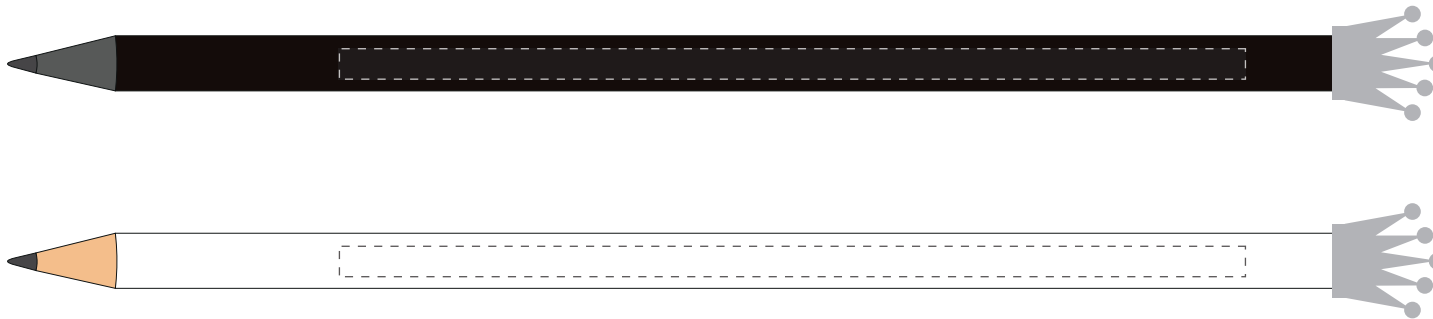

# proof

please approve **in written form** as quickly as possible to meet the delivery date

pencil configuration:

pencil, round, 177 mm

royal pencil

scale 1:1

printing status: ca. 1,3 cm from the end of the pencil

# proof stamping

please approve **in written form** as quickly as possible to meet the delivery date

pencil configuration:

pencil, round, 177 mm

royal pencil

scale 1:1

printing status: ca. 1,3 cm from the end of the pencil