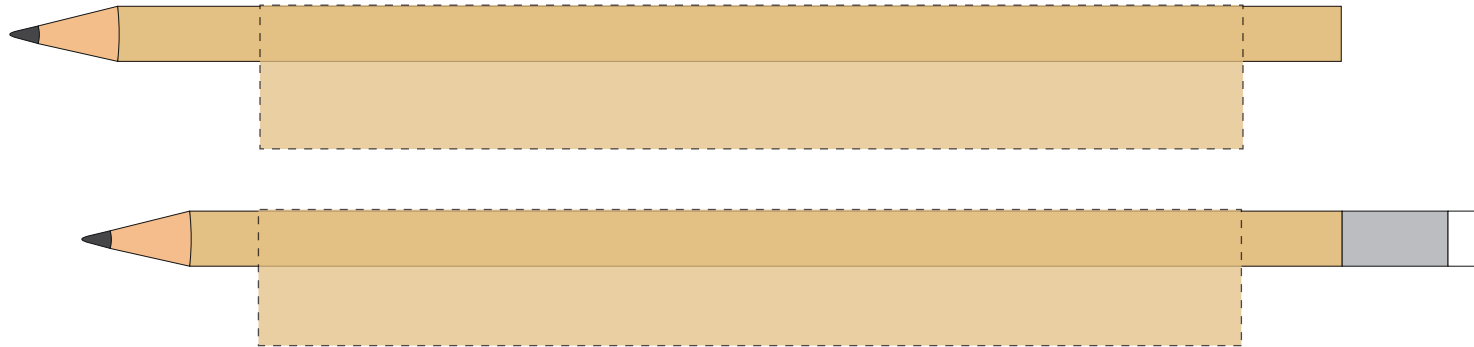

proof

please approve **in written form** as quickly as possible to meet the delivery date

pencil configuration:

- pencil, round
- Color: natural

scale 1:1

printing status: ca. 1,3 cm from the end of the pencil

proof stamping

please approve **in written form** as quickly as possible to meet the delivery date

pencil configuration:

- pencil, round
- Color: natural

scale 1:1

printing status: ca. 1,3 cm from the end of the pencil

printing area:

 **max. two colored:** maximum printing size: ca. 4,1 - 4,2 x 80 mm*

printing area:

 **max. two colored:** maximum printing size: ca. 4,1 - 4,2 x 45 mm*

**maximum size is depending on the printing motif*