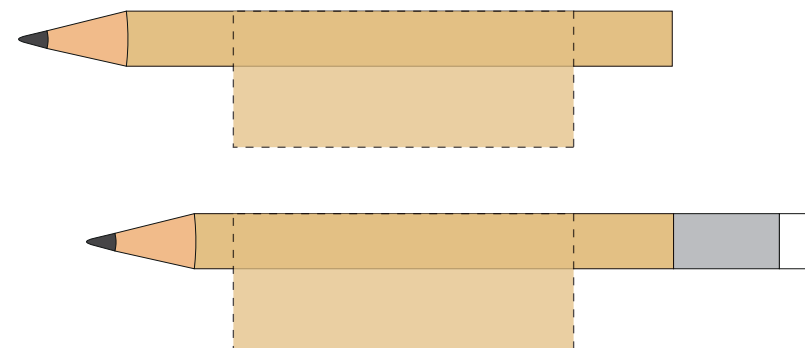

proof

please approve **in written form** as quickly as possible to meet the delivery date

pencil configuration:

- pencil, round
- Color: natural

scale 1:1

printing status: ca. 1,3 cm from the end of the pencil

printing area:

 1-4 colors: maximum printing size: 19 x 130 mm

printing area:

 1-4 colors: maximum printing size: 19 x 45 mm

 **Print approval:** please approve the print by email.

Changes / Corrections: Please send your change requests by email.

proof stamping

please approve **in written form** as quickly as possible to meet the delivery date

pencil configuration:

- pencil, round
- Color: natural

scale 1:1

printing status: ca. 1,3 cm from the end of the pencil

printing area:

 **max. two colored:** maximum printing size: ca. 4,1 - 4,2 x 80 mm*

printing area:

 **max. two colored:** maximum printing size: ca. 4,1 - 4,2 x 45 mm*

**maximum size is depending on the printing motif*