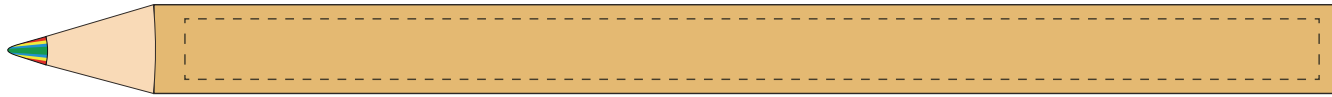

proof

please approve **in written form** as quickly as possible to meet the delivery date

pencil configuration:

- Jumbo rainbow pencil, round, 175 mm
- color: nature
- lead: four colored

scale 1:1

printing area:

 **1-4 colors:** max. printing size: ca 8 x 150 mm *

- Jumbo rainbow pencil, hexagonal, 175 mm
- color: nature
- lead: four colored

printing area:

 **1-4 colors:** max. printing size: ca 5 x 150 mm *

**maximum size is depending on the printing motif*