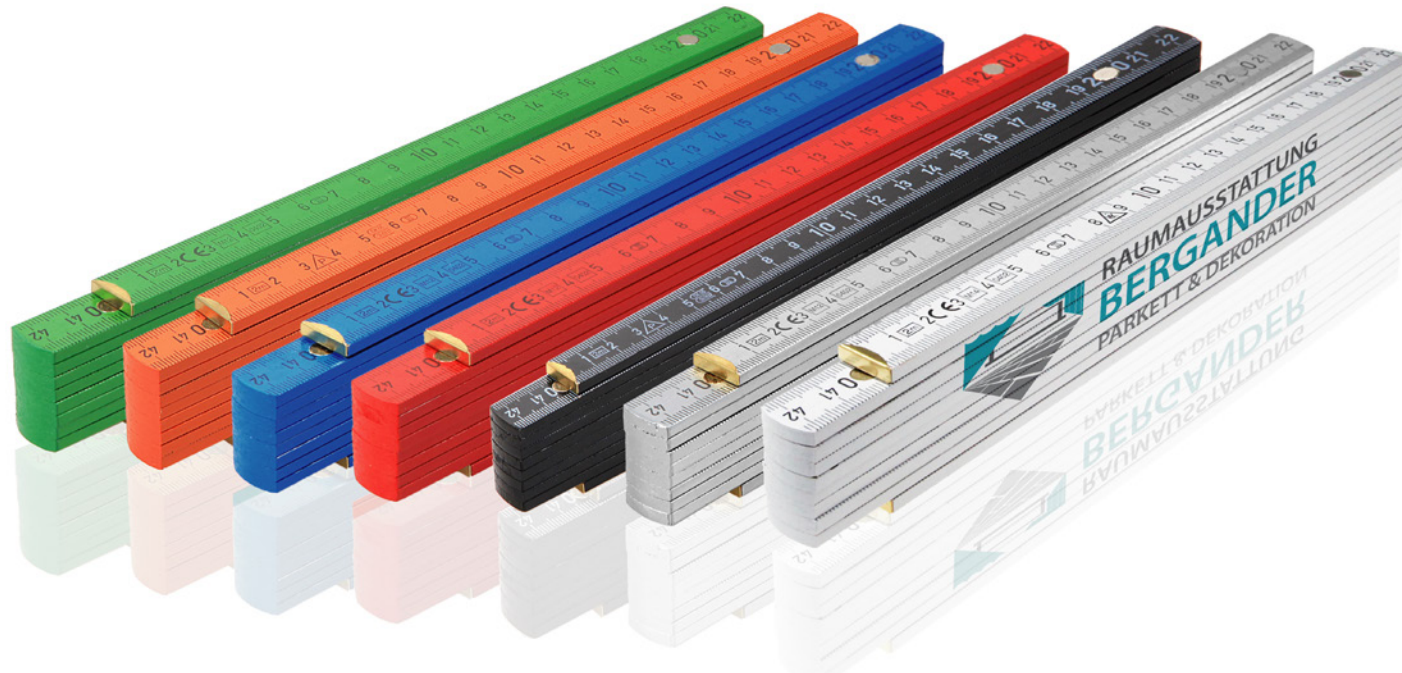

Wooden folding rule »Luxus«

Item-No. 6130 / 6130-co

Wooden folding rule made of beech wood with elements **with hardened spring joints** for an abrasion-resistant and long lasting function.

Millimeter partition on both sides makes the scale readable from the first till the last centimeter.

High quality protective lacquer: weatherproof and abrasion-resistant against dirt and humidity.

Nearly **smooth surface when folded up** for optimal **advertising opportunities**.

Rule function with solid precise grid pattern of lines when folded out.

excellent craftsman quality

III EU accuracy class III

Climate neutral
Product & Company

Features

- made out of beech wood
- 2 m, 10 elements
- 3,3 x 17 mm element thickness
- elements with hardened spring joints
- positioning locks at 90° (white, yellow, natural)

Middle-bar
160 x 5 mm