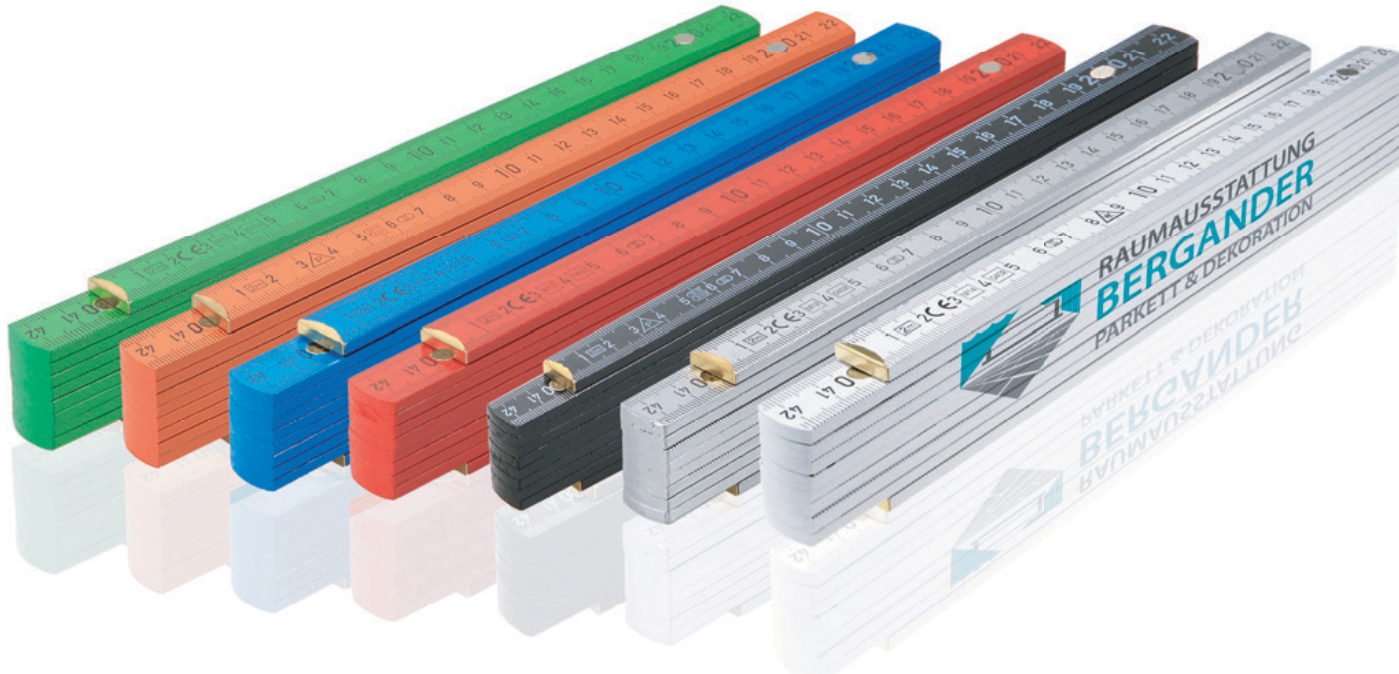

Wooden folding rule »Luxus«

Item-No. 6130 / 6130-co

Wooden folding rule made of beech wood with elements **with hardened spring joints** for an **abrasion-resistant and long lasting function**.

Millimeter partition on both sides makes the scale readable from the first till the last centimeter.

High quality protective lacquer: weatherproof and abrasion-resistant against dirt and humidity.

Nearly **smooth surface when folded up** for optimal **advertising opportunities**.

Rule function with solid precise grid pattern of lines when folded out.

excellent craftsman quality

FSC-certified wood

EU-accuracy class III

Features

- made out of beech wood (FSC)
- 2 m, 10 elements
- 3,3 x 17 mm element thickness
- elements with hardened spring joints

Colors

Duplex scale
print not possible

Middle-bar
160 x 5 mm

Free-bar
180 x 6 mm