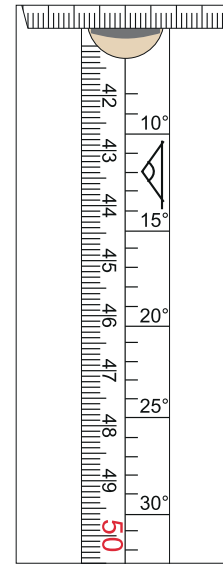

Wooden folding rule »Brillant« with angular division

Item-No. 6135Winkel

excellent craftsman quality

III EU-accuracy class III

Climate neutral
Product & Company

Features

- made out of beech wood
- 2 m, 10 elements
- 3,3 x 17 mm element thickness
- elements with hardened spring joints
- red decimal numbers
- locking at 90°
- angular division on 3rd + 4th element

Colors

white

Printing areas High side

High side 
Pad printing (1-4 colored) 180 x 27,5 mm

High side 
Digital-photo print (4c) 238 x 35 mm

Printing areas starting elements

Duplex scale
print not possible

Middle-bar
180 x 5 mm

Millimeter partition on both sides makes the scale readable from the first till the last centimeter.

High quality water based dipping lacquer: weatherproof and abrasion-resistant against dirt and humidity.

Nearly **smooth surface when folded up** for optimal **advertising opportunities.**

Each element is **checked twice** during production with a high speed camera.