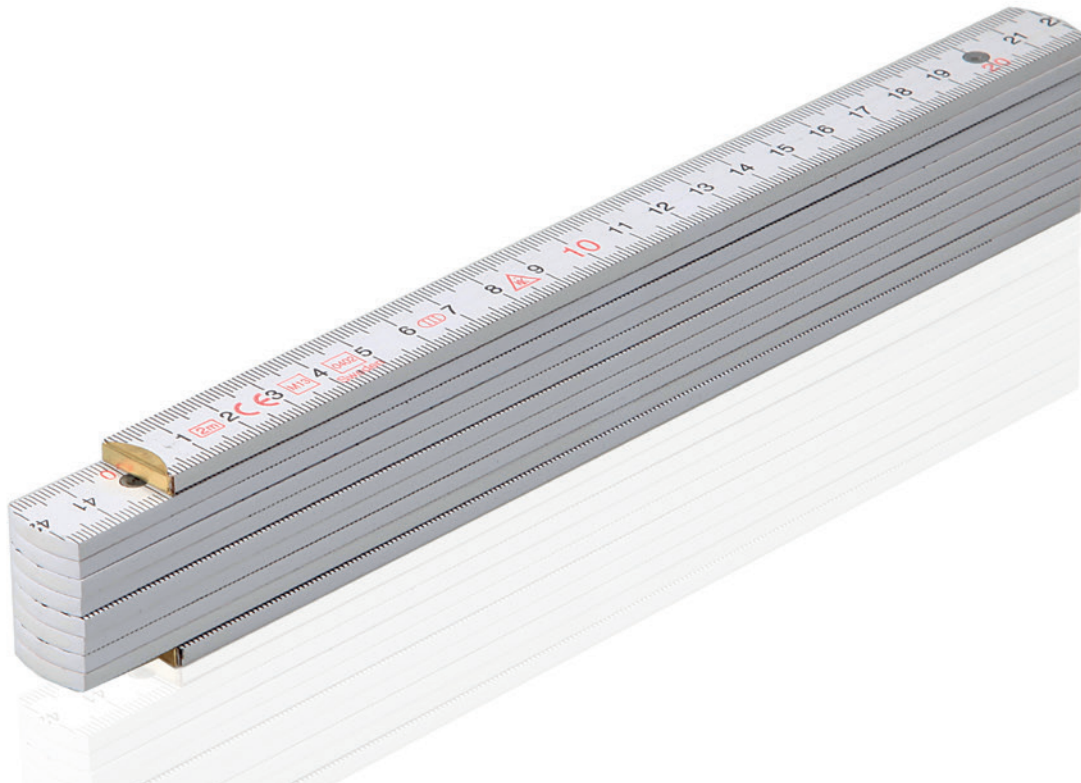

# Wooden folding rule »Brillant« with angular division

Item-No. 6135Winkel

excellent craftsman quality

III EU-accuracy class III

Product with financial  
climate contribution

## Features

- made out of beech wood
- 2 m, 10 elements
- 3,3 x 17 mm element thickness
- elements with hardened spring joints
- red decimal numbers
- locking at 90°
- angular division on 3rd + 4th element

## Printing areas High side

High side   
Pad printing (1-4 colored) 180 x 27,5 mm

High side   
Digital-photo print (4c) 238 x 35 mm

## Printing areas starting elements

Duplex scale  
print not possible

Middle-bar  
180 x 5 mm

Wooden folding rule made of beech wood **with elements with Swedish steel:** heat treatment, epoxy painted and oiled at three points, **with excellent features for an abrasion-resistant, easy and long lasting function.**