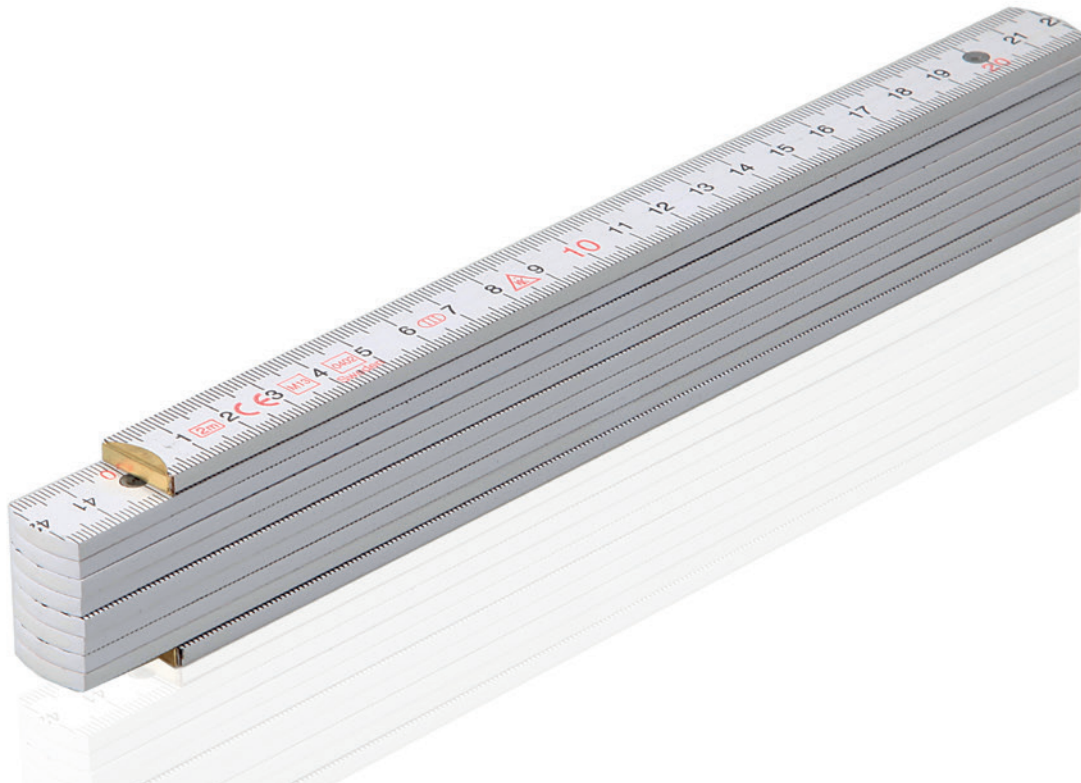

Wooden folding rule »Brillant« with angular division

Item-No. 6135Winkel

excellent craftsman quality

III EU-accuracy class III

Climate neutral
Product & Company

Features

- made out of beech wood
- 2 m, 10 elements
- 3,3 x 17 mm element thickness
- elements with hardened spring joints
- red decimal numbers
- locking at 90°
- angular division on 3rd + 4th element

Colors

white

Printing areas High side

High side 
Pad printing (1-4 colored) 180 x 27,5 mm

High side 
Digital-photo print (4c) 238 x 35 mm

Printing areas starting elements

Duplex scale
print not possible

Middle-bar
180 x 5 mm

Wooden folding rule made of beech wood **with elements with Swedish steel**: heat treatment, epoxy painted and oiled at three points, **with excellent features for an abrasion-resistant, easy and long lasting function.**

Millimeter partition on both sides makes the scale readable from the first till the last centimeter.

High quality water based dipping lacquer: weatherproof and abrasion-resistant against dirt and humidity.