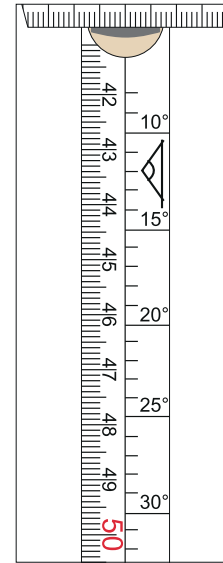

# Wooden folding rule »Brillant« with angular division

Item-No. 6135Winkel

excellent craftsman quality

III EU-accuracy class III

Product with financial  
climate contribution

## Features

- made out of beech wood
- 2 m, 10 elements
- 3,3 x 17 mm element thickness
- elements with hardened spring joints
- red decimal numbers
- locking at 90°
- angular division on 3rd + 4th element

## Printing areas High side

High side   
Pad printing (1-4 colored) 180 x 27,5 mm

High side   
Digital-photo print (4c) 238 x 35 mm

## Printing areas starting elements

Duplex scale  
print not possible

Middle-bar  
180 x 5 mm

Wooden folding rule made of beech wood **with elements with Swedish steel:** heat treatment, epoxy painted and oiled at three points, **with excellent features for an abrasion-resistant, easy and long lasting function.**