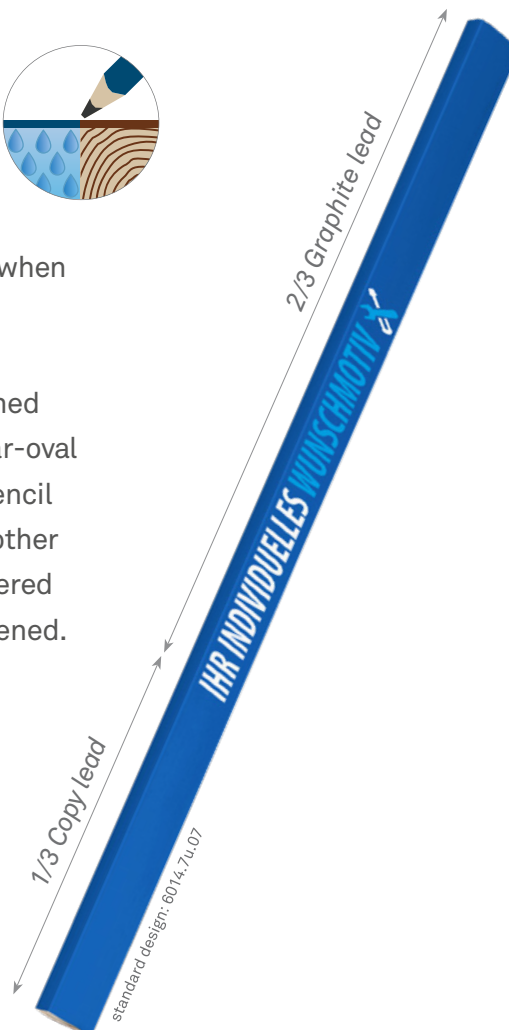

Reidinger

Reidinger GmbH
Dr.-Georg-Schäfer-Str. 15
97762 Hammelburg

Special pencil

Graphite-/Copy pencil

Perfect for all wet surfaces

Graphite-/Copy pencils are experts when it comes to writing on wet surfaces.

The classic version of the unsharpened blue lacquered pencil has an angular-oval shape. In an individual design the pencil is available with an oval shape and other lacquer colors as well as with lacquered cap and ring, sharpened or unsharpened.

Certified quality
(made out of lime wood)

pencil shape

angular-oval

oval

pencil length: 240 mm

pencils available from 2.016 pcs. in 9 standard colors

- 00: natural with clear lacquer
- 01: yellow (similar HKS 3)
- 02: orange (similar HKS 8)
- 03: white
- 05: green (similar HKS 65)
- 07: blue (similar RAL 5005)
- 09: red (similar HKS 14)
- 12: black
- 24: silver

(from 5.040 pieces in special colors)