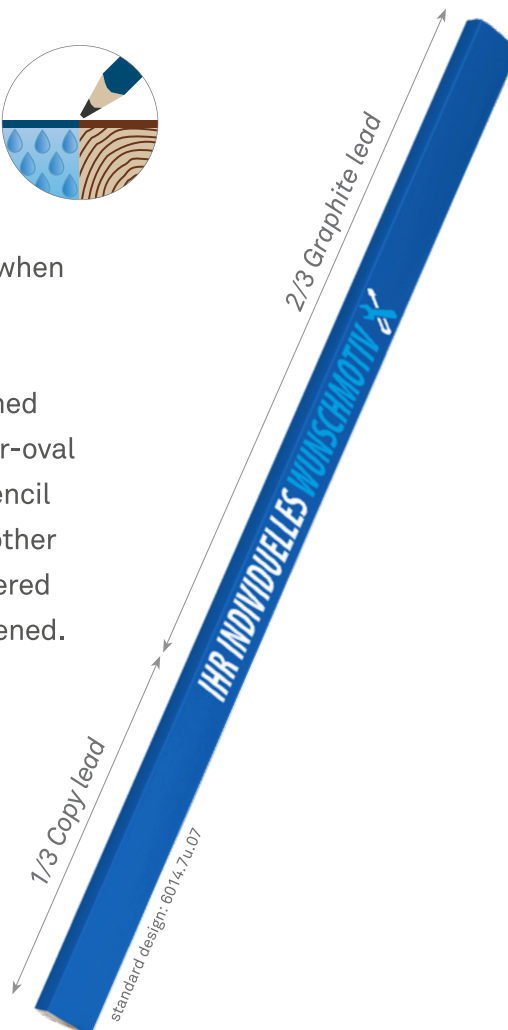

## Special pencil Graphite-/Copy pencil

Perfect for all  
wet surfaces

Graphite-/Copy pencils are experts when it comes to writing on wet surfaces.

The classic version of the unsharpened blue lacquered pencil has an angular-oval shape. In an individual design the pencil is available with an oval shape and other lacquer colors as well as with lacquered cap and ring, sharpened or unsharpened.

Certified quality  
(made out of lime wood)

pencil shape

pencil length: 240 mm

pencils available from  
2.016 pcs. in 10 standard colors

- 00: natural with clear lacquer
- 01: yellow RAL 1018 (similar HKS 3 K - angular-oval)
- 01: yellow RAL 1028 (similar HKS 5 K - oval)
- 02: orange RAL 2004 (similar HKS 8)
- 03: white
- 05: green RAL 6037 (similar HKS 65 K)
- 07: blue (similar RAL 5005)
- 09: red RAL 3020 (similar HKS 14 K)
- 12: black
- 24: silver

(from 5.040 pieces in special colors)