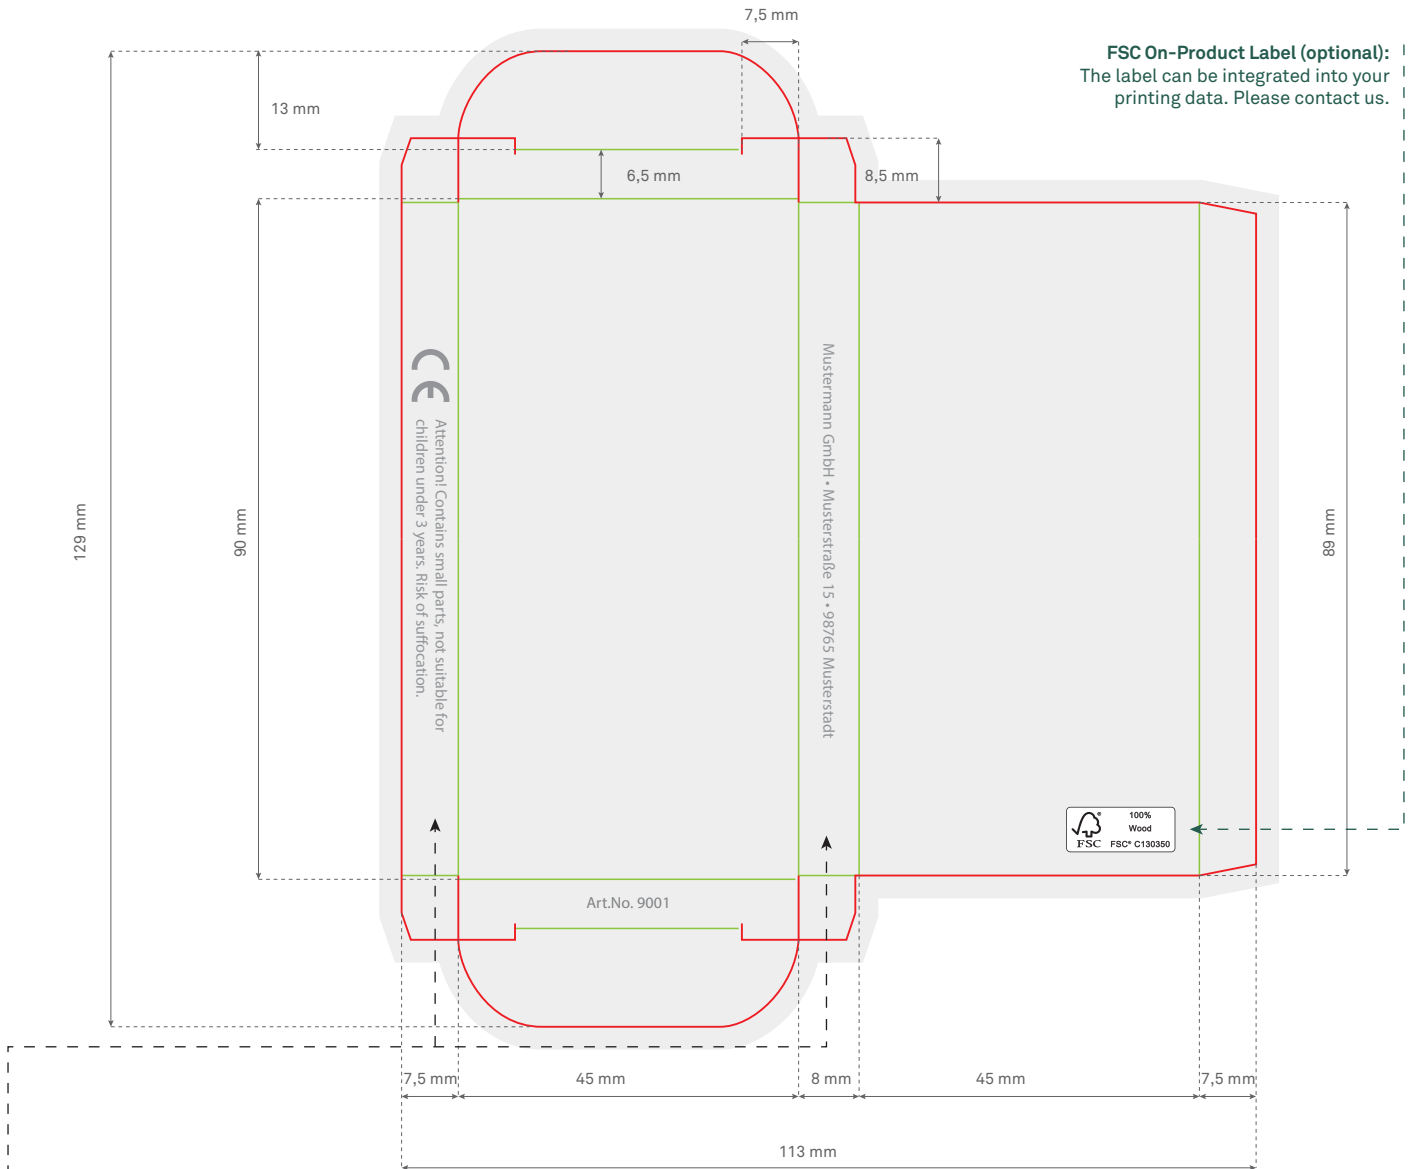

Art.No. 9000L / 9000N
proof »standard«

Important note:

Offset printing is based on scale colors (CMYK). RGB or special colors are adjusted accordingly.
 We do not accept liability for any resulting color deviation. There is no color accuracy with CMYK colors.

 printing area including bleed margin

FSC On-Product Label (optional):
 The label can be integrated into your printing data. Please contact us.

- Due to the EU product safety act we have the obligation to mark all of our products.
- That is why we will put labels with address of the distributor, article number and the CE-terms on all the cardboard boxes.