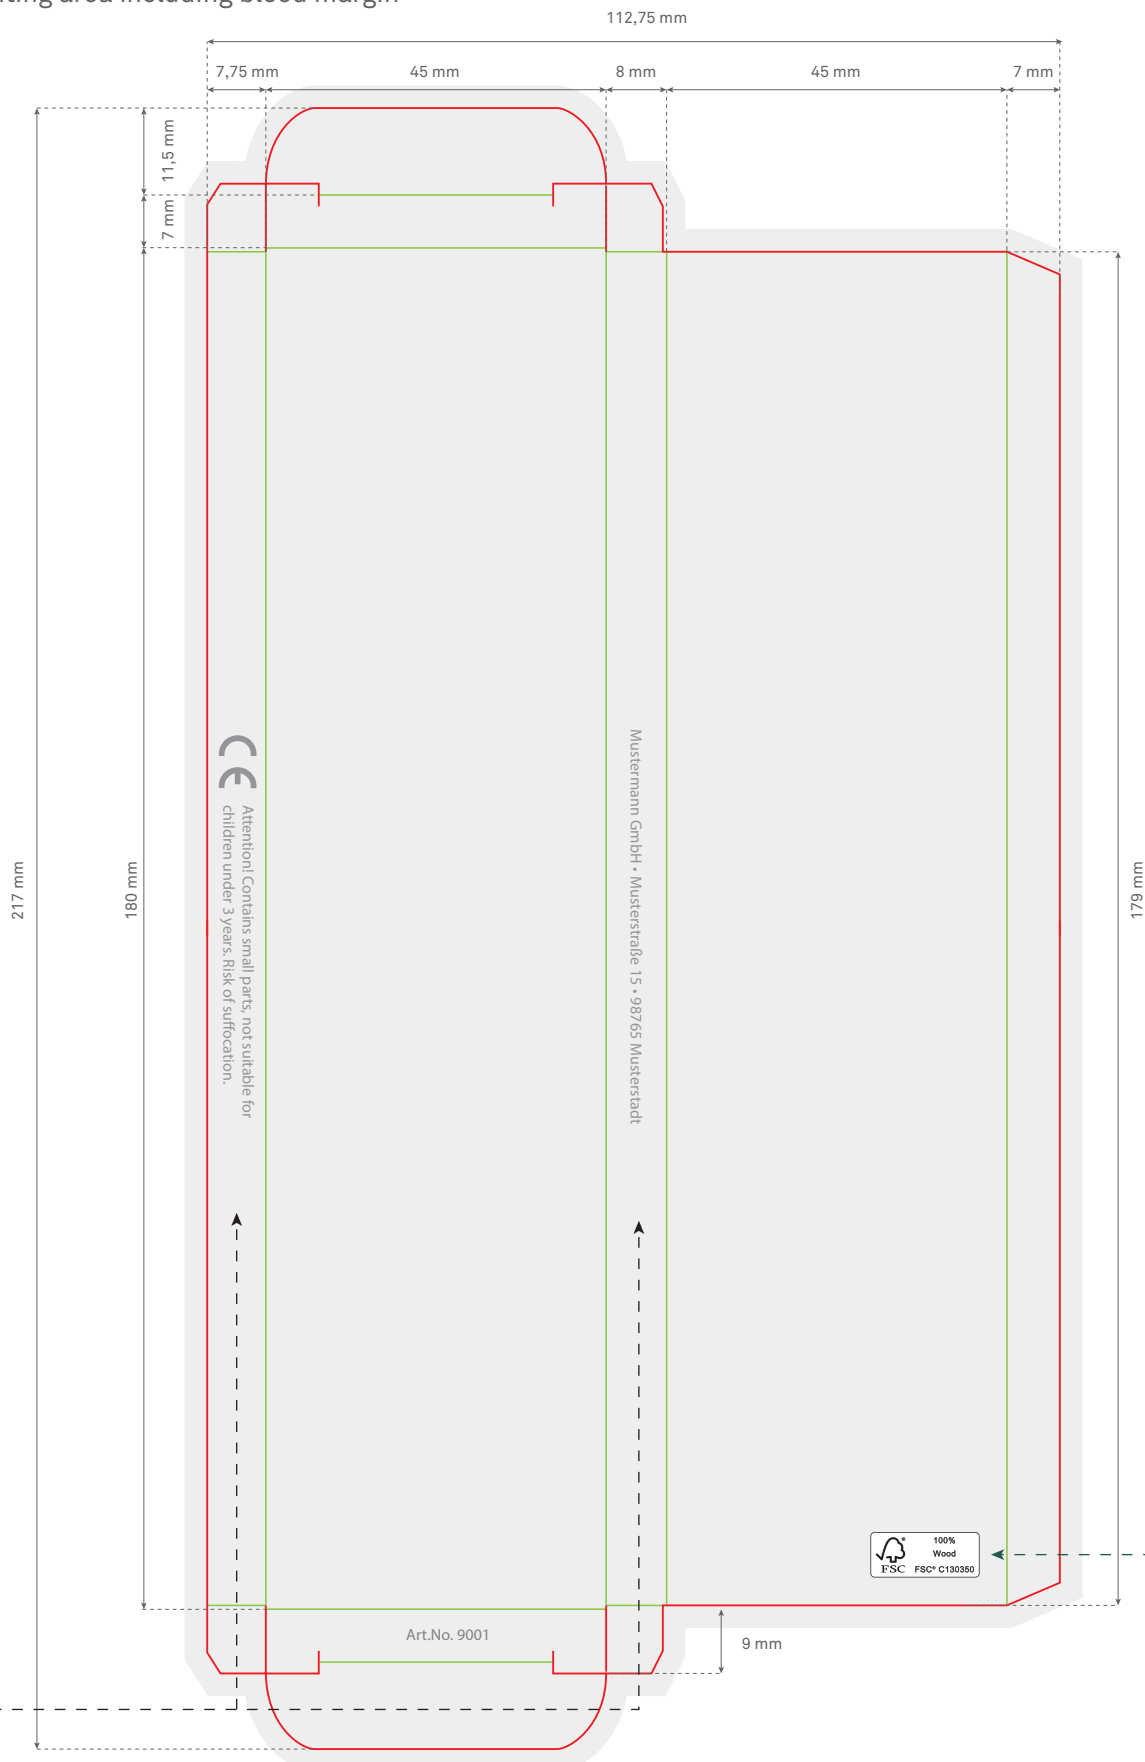

Artikelnummer 9001L / 9001N proof »standard«

Important note:

Offset printing is based on scale colors (CMYK). RGB or special colors are adjusted accordingly. We do not accept liability for any resulting color deviation. There is no color accuracy with CMYK colors.

 printing area including bleed margin

FSC On-Product Label (optional):
The label can be integrated into your printing data. Please contact us.

- ▶ Due to the EU product safety act we have the obligation to mark all of our products.
- ▶ That is why we will put labels with address of the distributor, article number and the CE-terms on all the cardboard boxes.